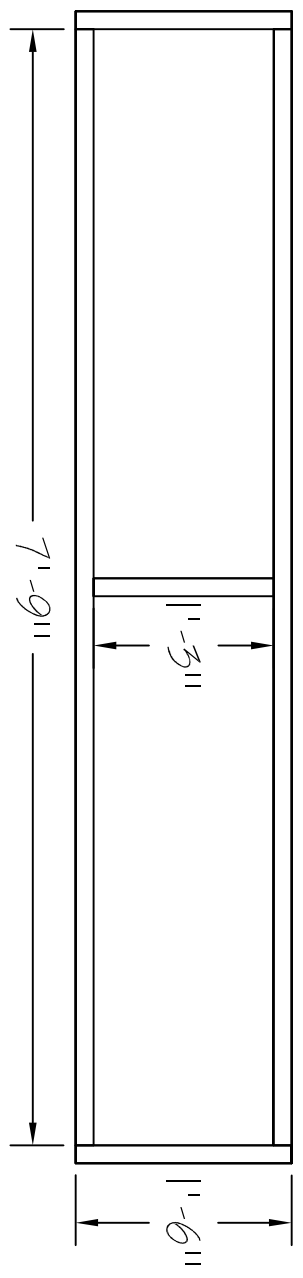

CUT LIST

- 2X4
- 1@3'
- 1@3' 2 1/16
- 1@2' 9
- 1@4' 10 1/2
- 1@3' 90 TO LP 58DEG
- 1@1' 6 5/16 90 TO LP 32DEG

- 1 STAR LANDING
- 2 COVER WITH CDX 3/4" = 1'0"

CUT LIST

- 2X4
- 2@7' 9
- 2@1' 6
- 1@1' 3

- 2 SR FILLER
- 2 COVER WITH CDX 3/4" = 1'0"

DIRECTOR	T. RABINE
DESIGNER	V. PATTERSON
TECH. DIR.	KYLE VAN SANDT
DRAWN BY	KYLE VAN SANDT
CUSTOM DECKS	DEATHTRAP
DATE	1/8/10
SCALE	3/4" = 1'0"
HOME MADE THEATRE	SPALITTLE THEATRE
PLATE #	2
OF ?	2